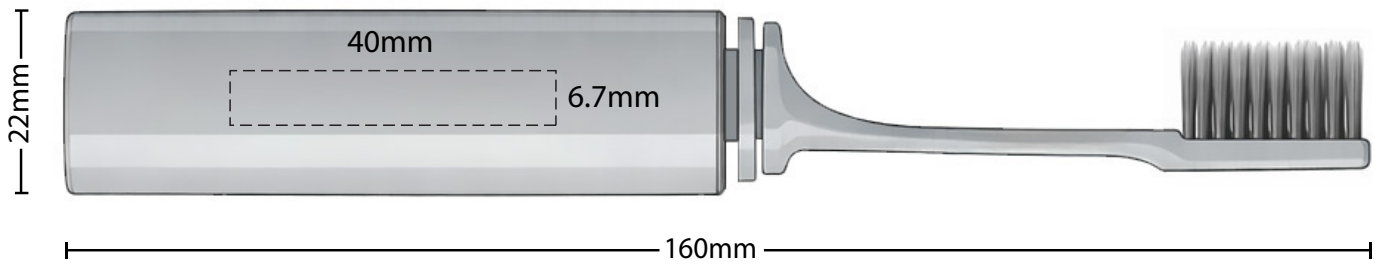

SKU: 100224

TRAVEL TOOTHBRUSH CUSTOM LOGO BAMBOO CHARCOAL BRISTLES

Order No.: --
Date: --

AVAILABLE COLOUR OPTIONS:

Branding Process:
Screen Print (1 position, 1 color)

Folded Size Measurements

PACKAGING:
1. Clear Bag Only

2. Clear Bag + Custom Printed Box (See Next Page)

SKU: 100224

Order No.: --
Date: --

TRAVEL TOOTHBRUSH CUSTOM LOGO BAMBOO CHARCOAL BRISTLES - **OPTIONAL PACKAGING**

Branding Process:
CMYK Full Colour Print
Box colour: White Base

Optional:
 Gold Foil Logo
 Silver Foil Logo
on top of CMYK

Folded Packaging Visual:
Travel Toothbrush inside the half-length custom box