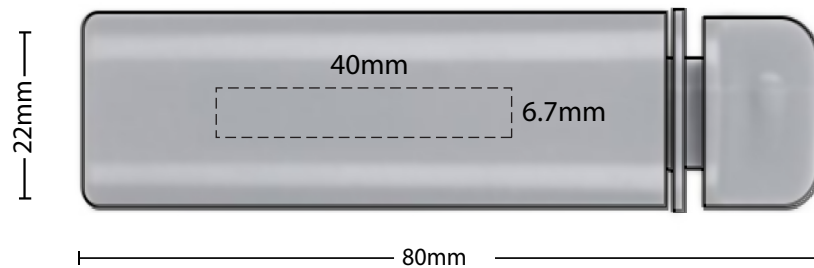

SKU: 100224

TRAVEL TOOTHBRUSH CUSTOM LOGO BAMBOO CHARCOAL BRISTLES

Order No.: --
Date: --

AVAILABLE COLOUR OPTIONS:

Branding Process:
Screen Print (1 position, 1 color)

Folded Size Measurements

PACKAGING:
1. Clear Bag Only

2. Clear Bag + Custom Printed Box (See Next Page)

SKU: 100224

Order No.: --
Date: --

TRAVEL TOOTHBRUSH CUSTOM LOGO BAMBOO CHARCOAL BRISTLES - **OPTIONAL PACKAGING**

Branding Process:
CMYK Full Colour Print
Box colour: White Base

Optional:
 Gold Foil Logo
 Silver Foil Logo
on top of CMYK

Folded Packaging Visual:
Travel Toothbrush inside the half-length custom box