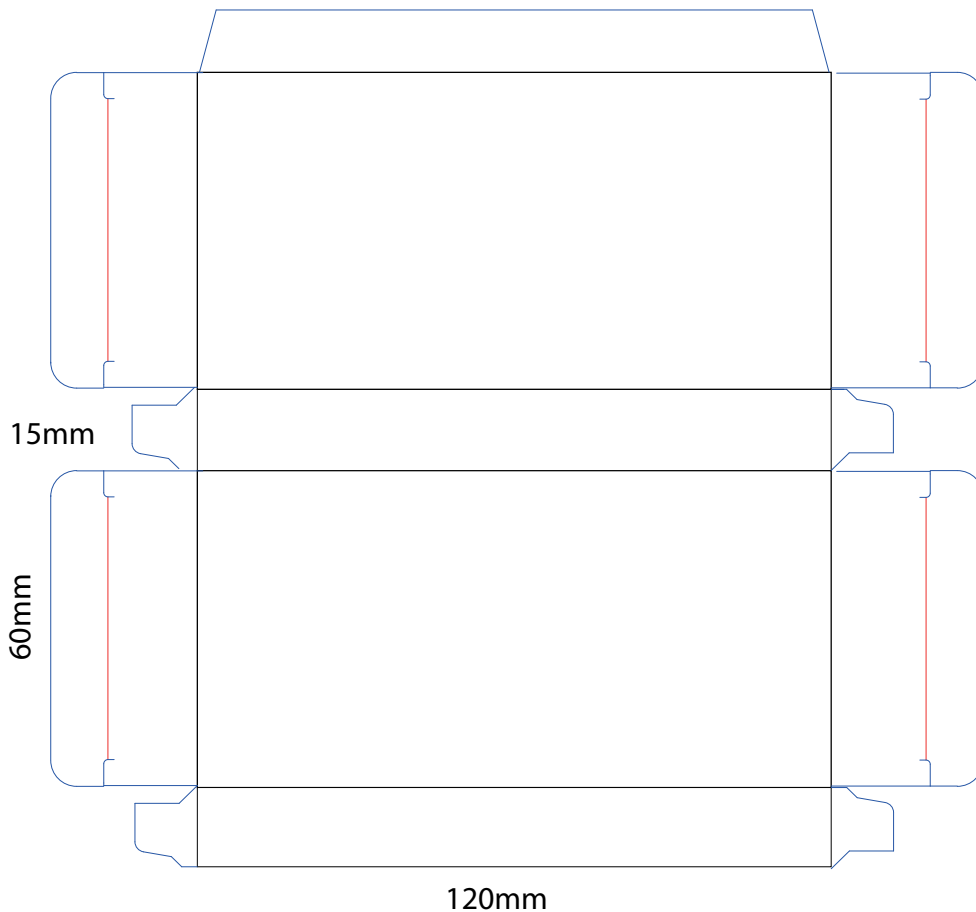

SKU: 100224

Order No.: --
Date: --

TRAVEL TOOTHBRUSH CUSTOM LOGO BAMBOO CHARCOAL BRISTLES - **OPTIONAL PACKAGING**

Branding Process:
CMYK Full Colour Print
Box colour: White Base

Optional:
 Gold Foil Logo
 Silver Foil Logo
on top of CMYK