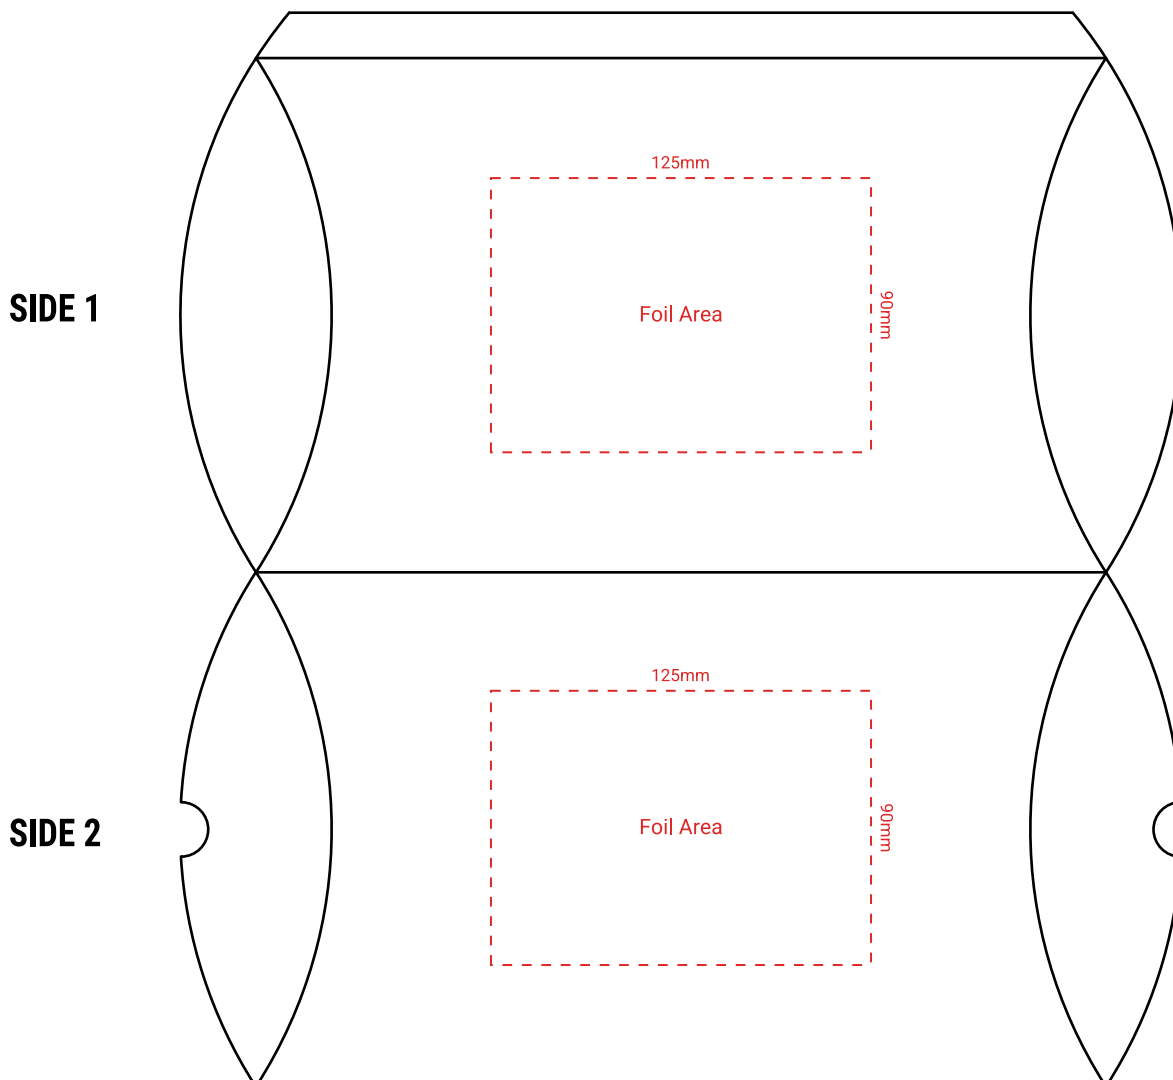

SKU: 100091

PILLOW BOX ALIGNER ACCESSORIES KIT

MATERIAL: 300gsm Ivory White Cardboard   **SIZE:** 230 x 170 x 50mm

BRANDING PROCESS:

- ☐ **OPTION 1:** Full Colour Offset Printing – CMYK / Pantone
- ☐ **OPTION 2:** Full Colour Offset Printing – CMYK / Pantone + Silver Foil
- ☐ **OPTION 2:** Full Colour Offset Printing – CMYK / Pantone + Gold Foil

PAPER FINISH:

- ☐ **OPTION 1:** Matt Lamination (Default)
- ☐ **OPTION 2:** Gloss Lamination

40% of Actual Size

Colour Disclaimer: Pantone PMS colours are matched as closely as possible. Exact matches are not guaranteed. Colours on digital proofs/mockups may vary from the final product. Approval of proof accepts these potential variations.

Packaging Note: Delivered bulk flat-packed for easy assembly.