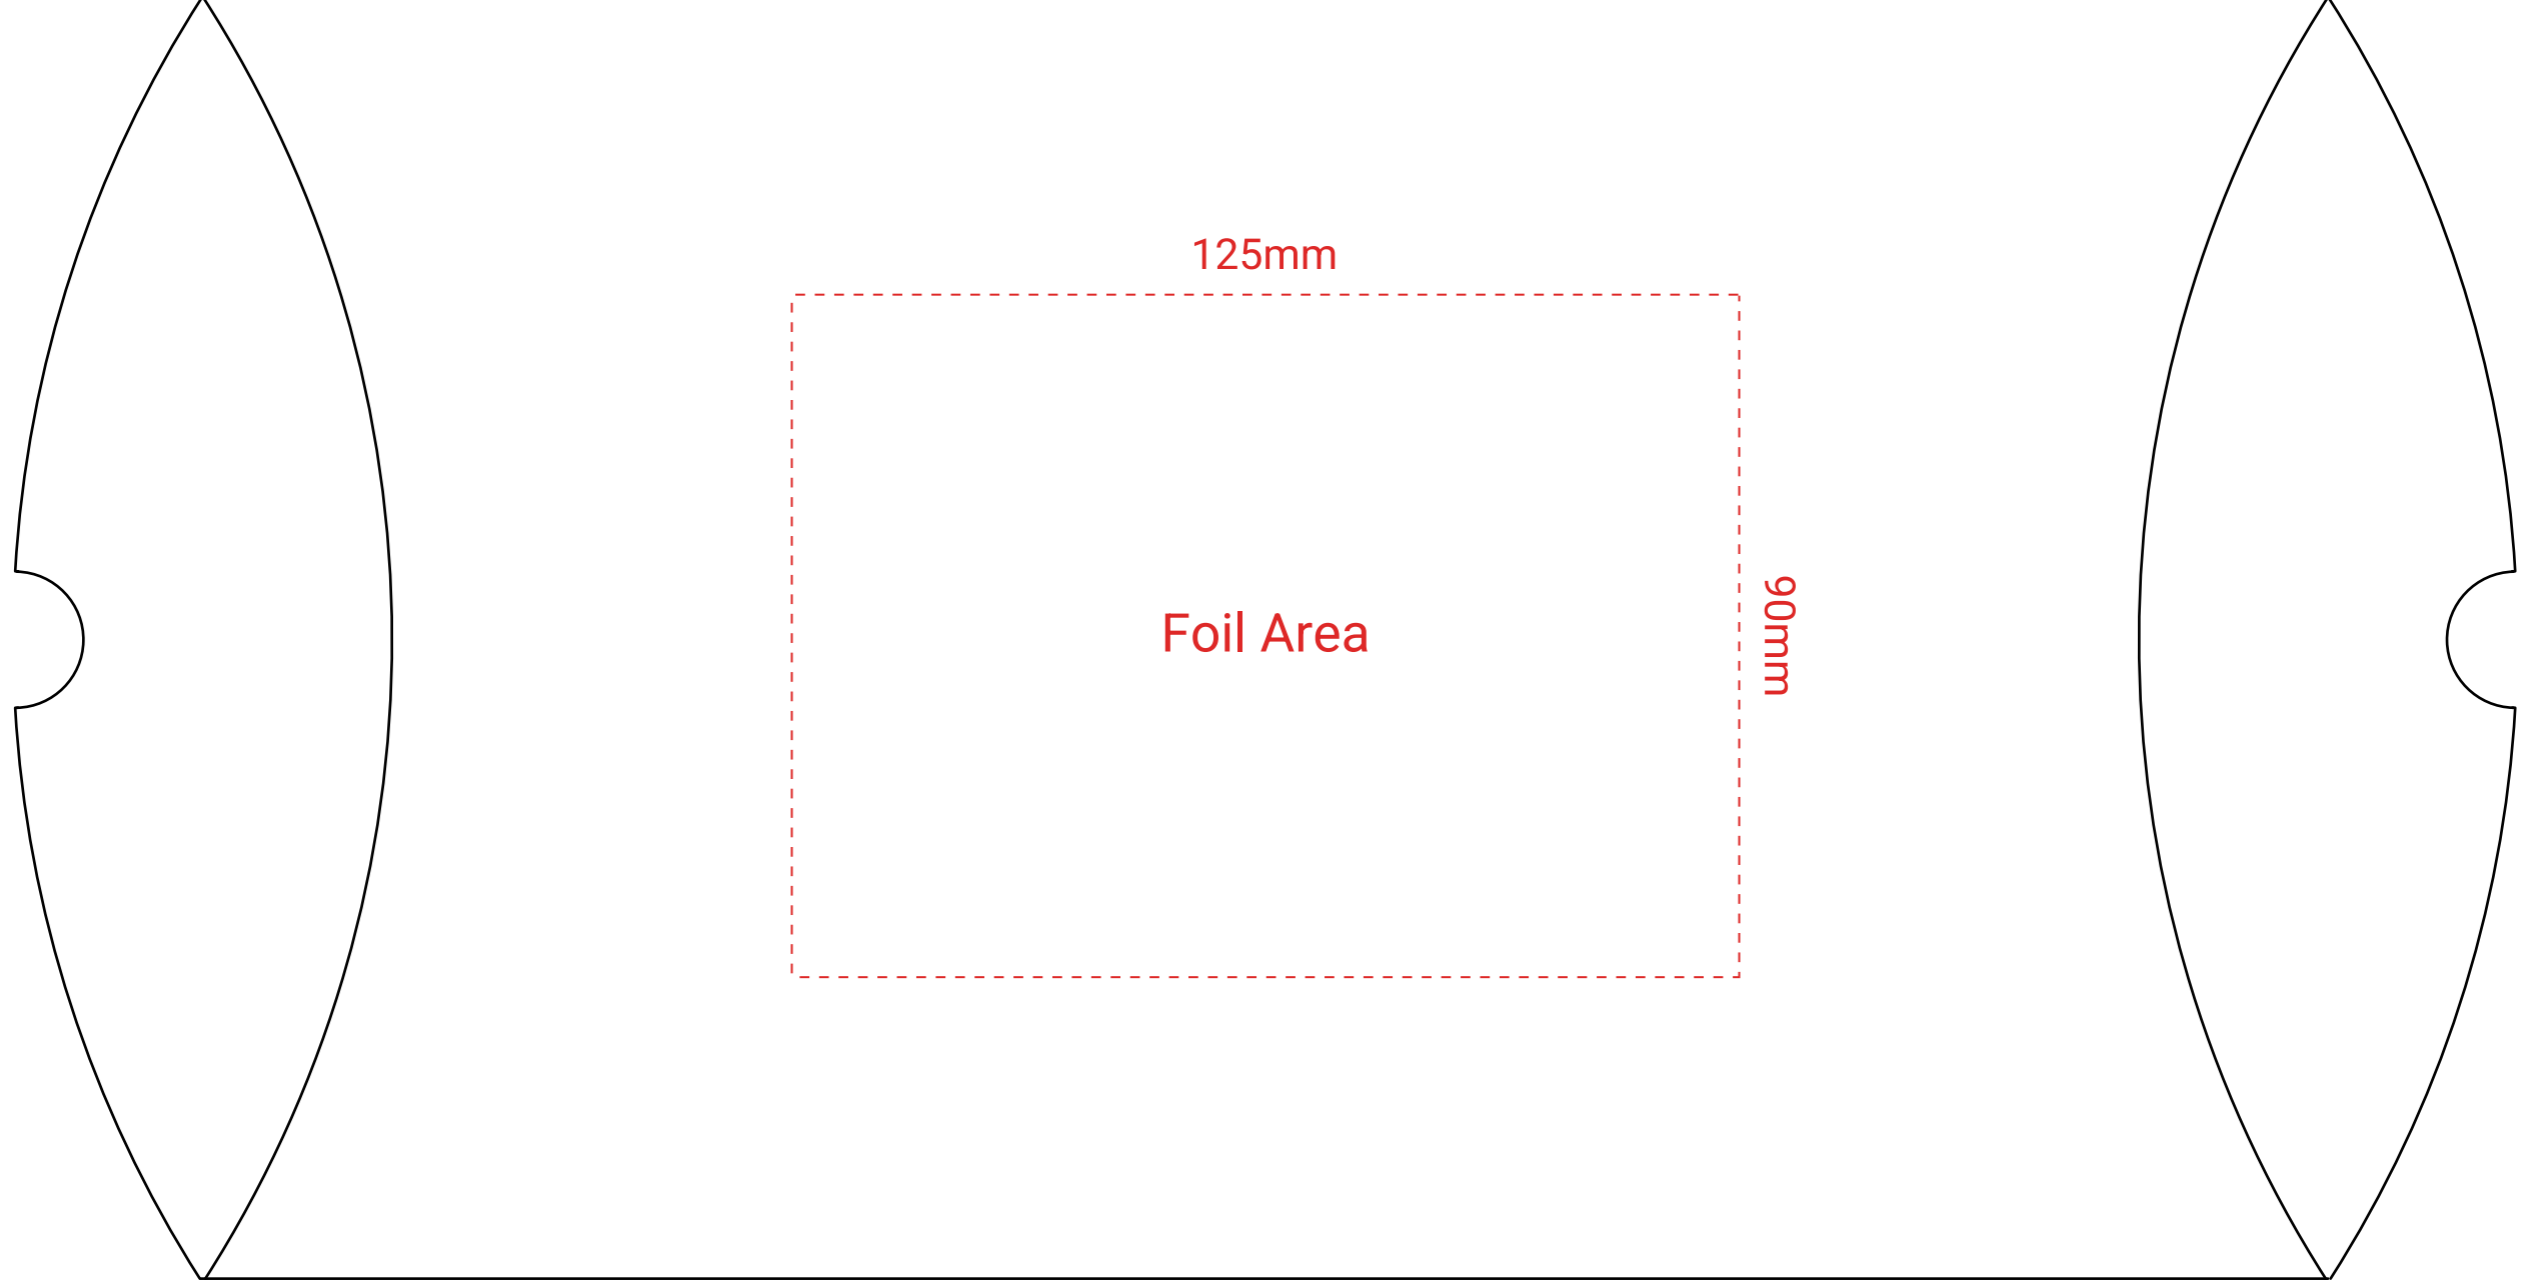

SKU: 100091

PILLOW BOX ALIGNER ACCESSORIES KIT

MATERIAL: 300gsm Ivory White Cardboard **SIZE:** 230 x 170 x 50mm

BRANDING PROCESS:

- OPTION 1:** Full Colour Offset Printing – CMYK / Pantone
- OPTION 2:** Full Colour Offset Printing – CMYK / Pantone + Silver Foil
- OPTION 2:** Full Colour Offset Printing – CMYK / Pantone + Gold Foil

Packaging Note: Delivered bulk flat-packed for easy assembly.

ACTUAL SIZE – 230 x 170 x 50mm

230mm

280mm

SKU: 100091

PILLOW BOX ALIGNER ACCESSORIES KIT

MATERIAL: 300gsm Ivory White Cardboard **SIZE:** A4 – 297 x 210 x 50mm

ACTUAL SIZE – 297 x 210 x 50mm