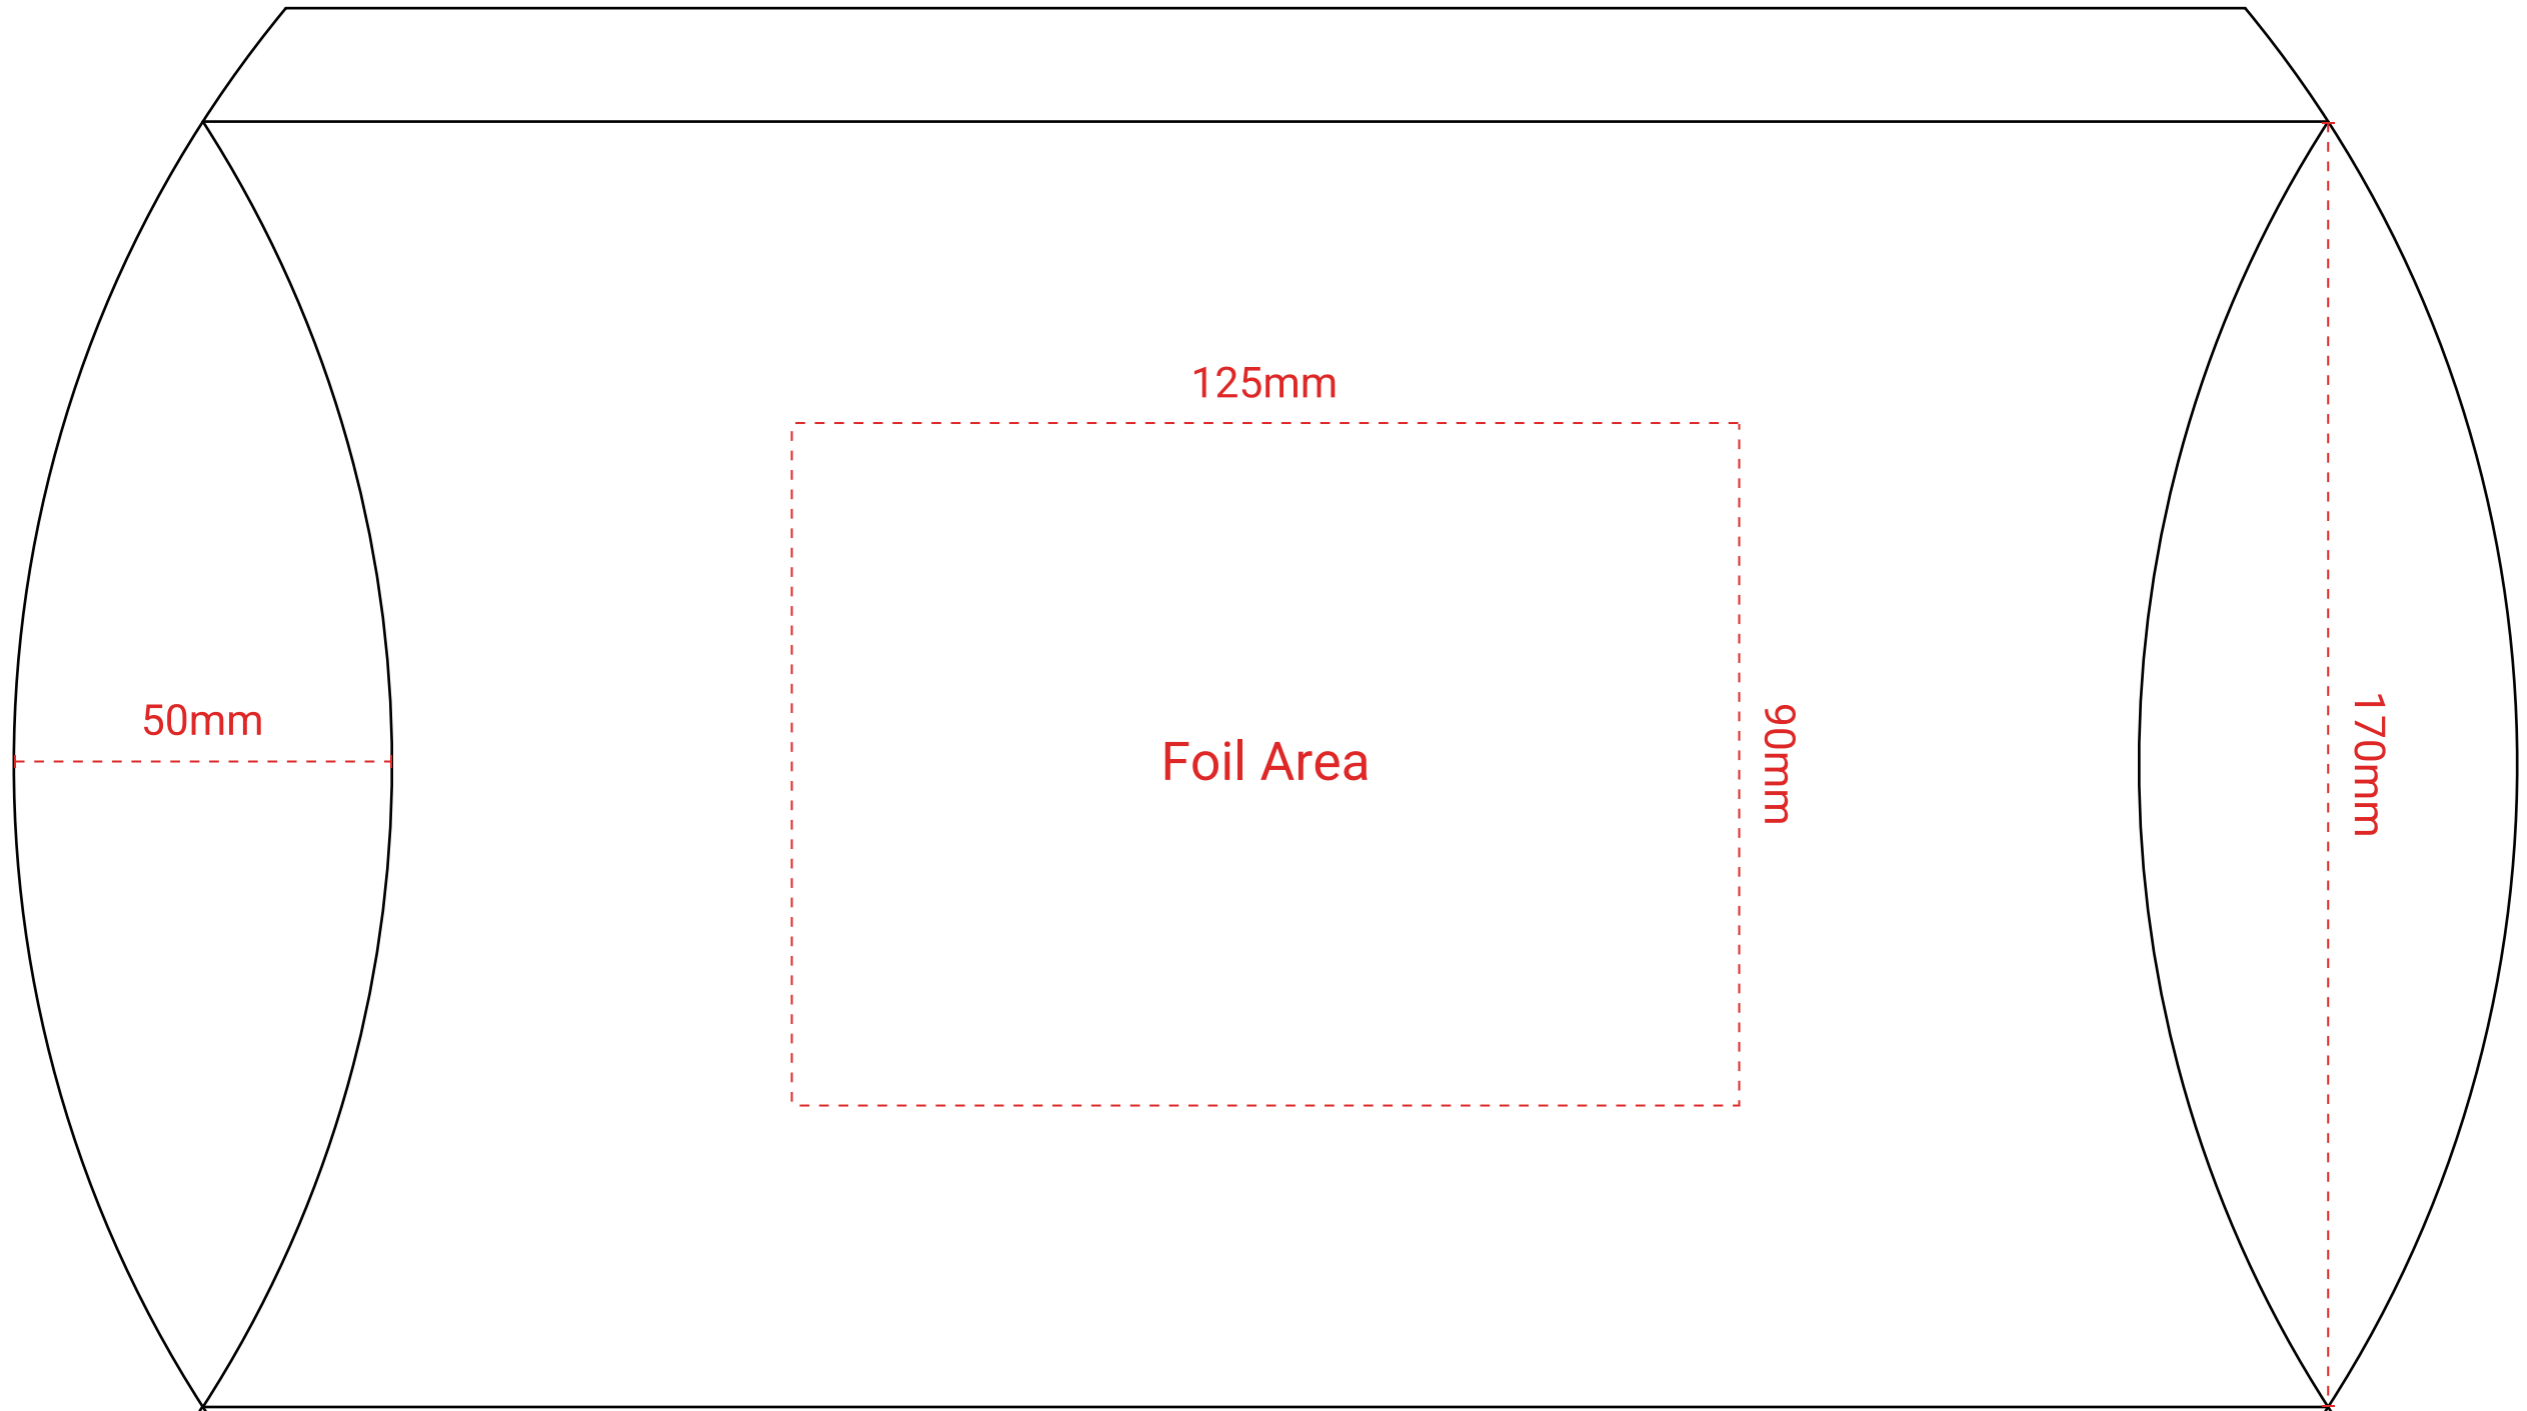

SKU: 100091

PILLOW BOX ALIGNER ACCESSORIES KIT

MATERIAL: 300gsm Ivory White Cardboard **SIZE:** 230 x 170 x 50mm

BRANDING PROCESS:

- OPTION 1:** Full Colour Offset Printing – CMYK / Pantone
- OPTION 2:** Full Colour Offset Printing – CMYK / Pantone + Silver Foil
- OPTION 2:** Full Colour Offset Printing – CMYK / Pantone + Gold Foil

Packaging Note: Delivered bulk flat-packed for easy assembly.

ACTUAL SIZE – 230 x 170 x 50mm

230mm

280mm

SKU: 100091

PILLOW BOX ALIGNER ACCESSORIES KIT

MATERIAL: 300gsm Ivory White Cardboard **SIZE:** A4 – 297 x 210 x 50mm

ACTUAL SIZE – 297 x 210 x 50mm