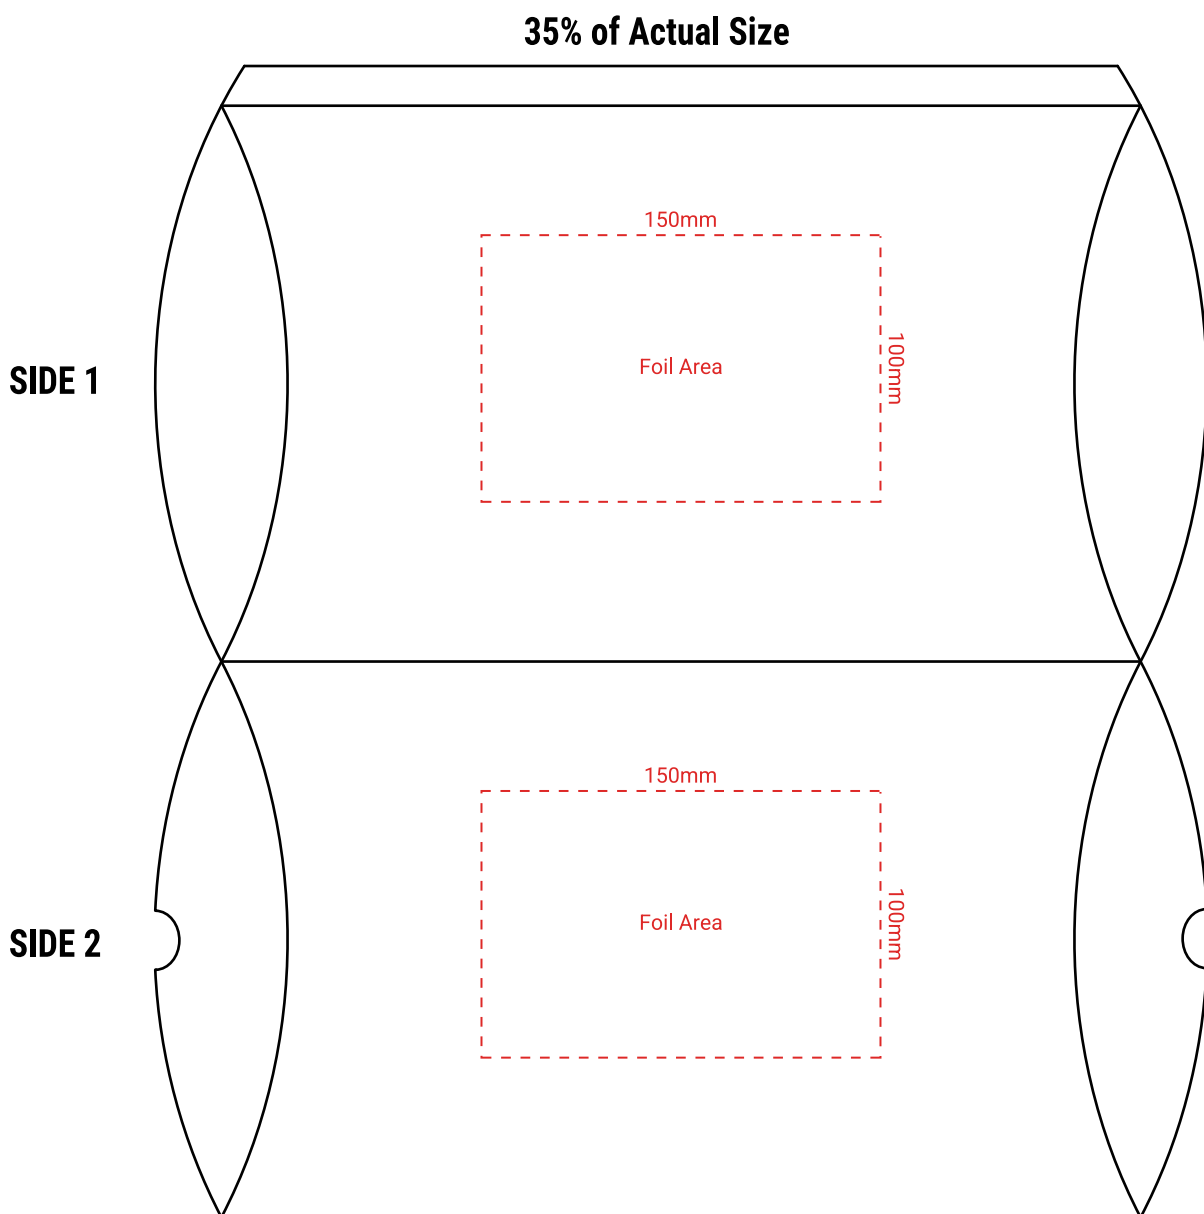

SKU: 100091

PILLOW BOX ALIGNER ACCESSORIES KIT

MATERIAL: 300gsm Ivory White Cardboard   **SIZE:** A4 – 297 x 210 x 50mm

BRANDING PROCESS:

- ☐ **OPTION 1:** Full Colour Offset Printing – CMYK / Pantone
- ☐ **OPTION 2:** Full Colour Offset Printing – CMYK / Pantone + Silver Foil
- ☐ **OPTION 2:** Full Colour Offset Printing – CMYK / Pantone + Gold Foil

PAPER FINISH:

- ☐ **OPTION 1:** Matt Lamination (Default)
- ☐ **OPTION 2:** Gloss Lamination

Colour Disclaimer: Pantone PMS colours are matched as closely as possible. Exact matches are not guaranteed. Colours on digital proofs/mockups may vary from the final product. Approval of proof accepts these potential variations.

Note: Pillow-box ends fold inward, shortening internal A4 length. Fold A4 documents in half to fit, or request larger template for flat insertion. Check with your team.

Packaging Note: Delivered bulk flat-packed for easy assembly.